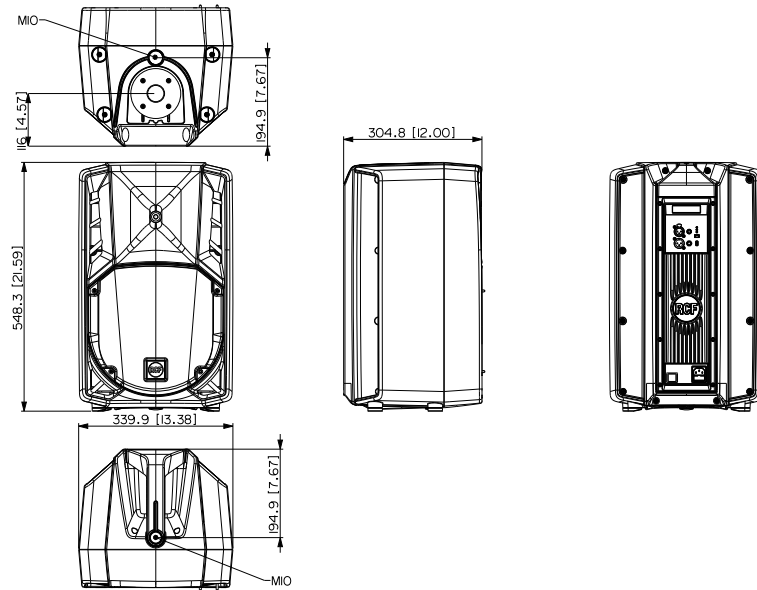

ART 710-A MK5

ACTIVE TWO-WAY SPEAKER

Line Art 2D

TECHNICAL SPECIFICATIONS

Acoustical specifications	Frequency Response	50 Hz ÷ 20000 Hz	
	Max SPL @ 1m	129 dB	
	Horizontal coverage angle	90°	
	Vertical coverage angle	70°	
Transducers	Compression Driver	1 x 1.0", 1.75" v.c	
	Woofer	1 x 10", 2.5" v.c	
Input/Output section	Input signal	bal/unbal	
	Input connectors	XLR, Jack	
	Output connectors	XLR	
	Input sensitivity	-2 dBu/+4 dBu	
Processor section	Mic. Input Sensitivity	-32 dBu	
	Crossover Frequencies	1600	
	Protections	Thermal, RMS	
	Limiter	Soft Limiter	
Power section	Controls	Volume, Boost, MIC/Line	
	Total Power	1400 W Peak	
	High frequencies	400 W Peak	
	Low frequencies	1000 W Peak	
Standard compliance	Cooling	Convection	
	Connections	VDE	
	Safety agency	CE compliant	
	Physical specifications	Cabinet/Case Material	PP Composite
Hardware		2 x M10	
Handles		1 on top	
Pole mount/Cap		Yes	
Grille		Steel	
Color		Black