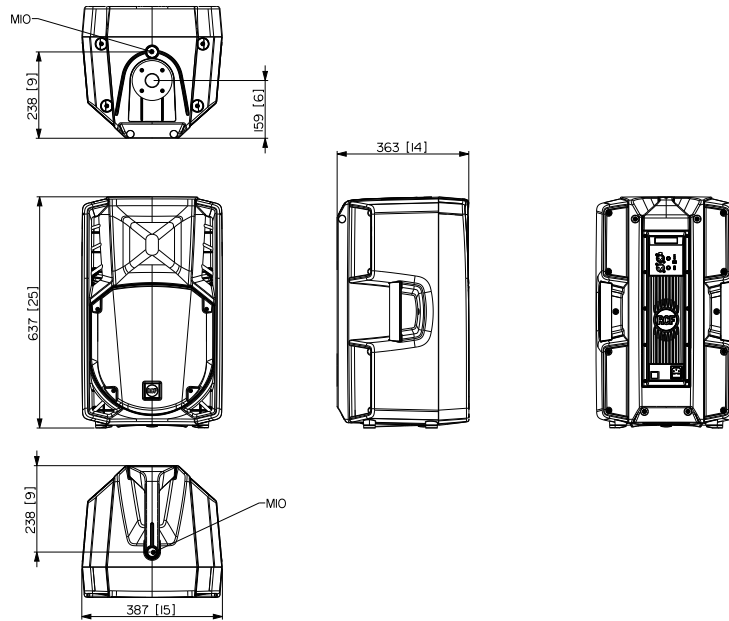

ART 712-A MK5

ACTIVE TWO-WAY SPEAKER

Line Art 2D

TECHNICAL SPECIFICATIONS

Acoustical specifications	Frequency Response	50 Hz ÷ 20000 Hz
	Max SPL @ 1m	129 dB
	Horizontal coverage angle	90°
	Vertical coverage angle	60°
Transducers	Compression Driver	1 x 1.0", 1.75" v.c
	Woofer	1 x 12", 2.5" v.c
Input/Output section	Input signal	bal/unbal
	Input connectors	XLR, Jack
	Output connectors	XLR
	Input sensitivity	-2 dBu/+4 dBu
	Mic. Input Sensitivity	-32 dBu
Processor section	Crossover Frequencies	1600
	Protections	Thermal, RMS
	Limiter	Soft Limiter
	Controls	Volume, Boost, MIC/Line
Power section	Total Power	1400 W Peak
	High frequencies	400 W Peak
	Low frequencies	1000 W Peak
	Cooling	Convection
	Connections	VDE
Standard compliance	Safety agency	CE compliant
Physical specifications	Cabinet/Case Material	PP Composite
	Hardware	2 x M10
	Handles	1 on top, 1 each side
	Pole mount/Cap	Yes
	Grille	Steel
	Color	Black