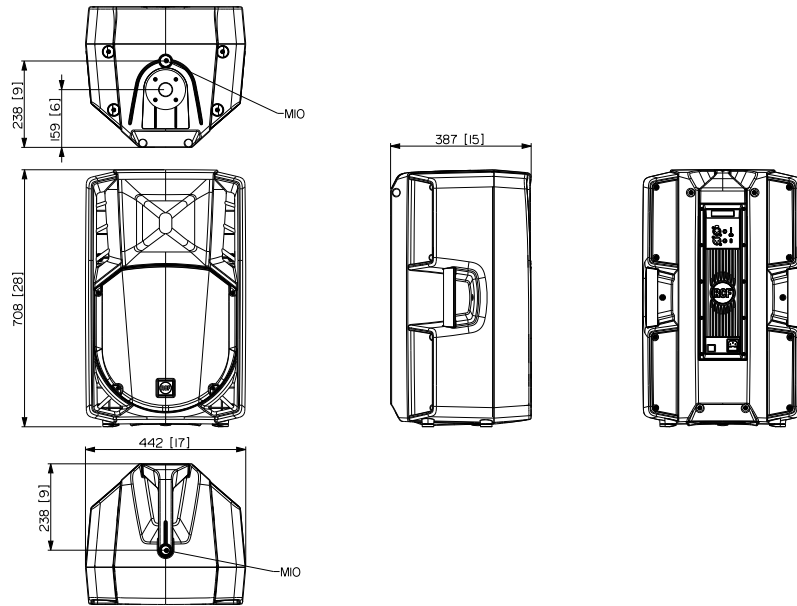

ART 715-A MK5

ACTIVE TWO-WAY SPEAKER

Line Art 2D

TECHNICAL SPECIFICATIONS

Acoustical specifications	Frequency Response	45 Hz ÷ 20000 Hz	
	Max SPL @ 1m	130 dB	
	Horizontal coverage angle	90°	
	Vertical coverage angle	60°	
Transducers	Compression Driver	1 x 1.0", 1.75" v.c	
	Woofer	1 x 15", 2.5" v.c	
Input/Output section	Input signal	bal/unbal	
	Input connectors	XLR, Jack	
	Output connectors	XLR	
	Input sensitivity	-2 dBu/+4 dBu	
	Mic. Input Sensitivity	-32 dBu	
Processor section	Crossover Frequencies	1600	
	Protections	Thermal, RMS	
	Limiter	Soft Limiter	
	Controls	Volume, Boost, MIC/Line	
Power section	Total Power	1400 W Peak	
	High frequencies	400 W Peak	
	Low frequencies	1000 W Peak	
	Cooling	Convection	
	Connections	VDE	
	Standard compliance	Safety agency	CE compliant
Physical specifications	Cabinet/Case Material	PP Composite	
	Hardware	2 x M10	
	Handles	1 on top, 1 each side	
	Pole mount/Cap	Yes	
	Grille	Steel	
	Color	Black