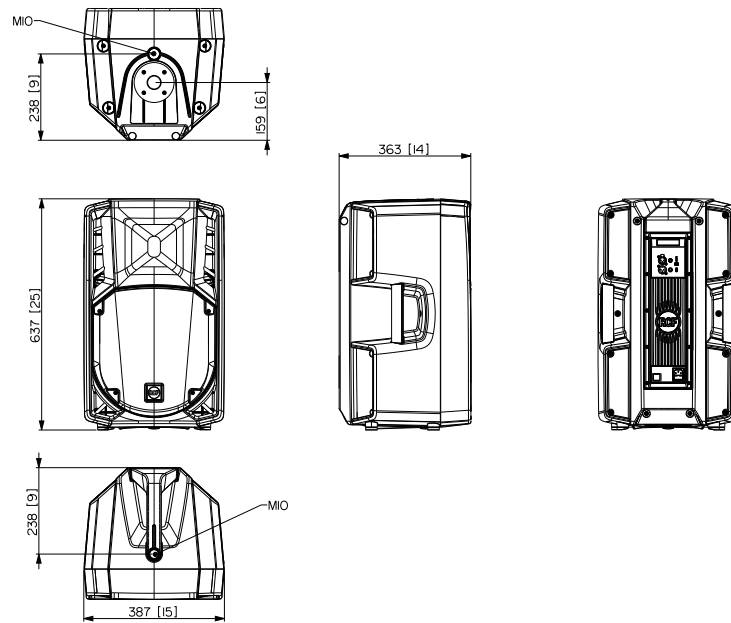

ART 732-A MK5

ACTIVE TWO-WAY SPEAKER

Line Art 2D

TECHNICAL SPECIFICATIONS

Acoustical specifications	Frequency Response	50 Hz ÷ 20000 Hz	
	Max SPL @ 1m	131 dB	
	Horizontal coverage angle	90°	
	Vertical coverage angle	60°	
Transducers	Compression Driver	1 x 1.0" neo, 3.0" v.c	
	Woofer	1 x 12", 2.5" v.c	
Input/Output section	Input signal	bal/unbal	
	Input connectors	XLR, Jack	
	Output connectors	XLR	
	Input sensitivity	-2 dBu/+4 dBu	
	Mic. Input Sensitivity	-32 dBu	
Processor section	Crossover Frequencies	700	
	Protections	Thermal, RMS	
	Limiter	Soft Limiter	
	Controls	Volume, Boost, MIC/Line	
Power section	Total Power	1400 W Peak	
	High frequencies	400 W Peak	
	Low frequencies	1000 W Peak	
	Cooling	Convection	
	Connections	VDE	
	Standard compliance	Safety agency	CE compliant
Physical specifications	Cabinet/Case Material	PP Composite	
	Hardware	2 x M10	
	Handles	1 on top, 1 each side	
	Pole mount/Cap	Yes	
	Grille	Steel	
	Color	Black