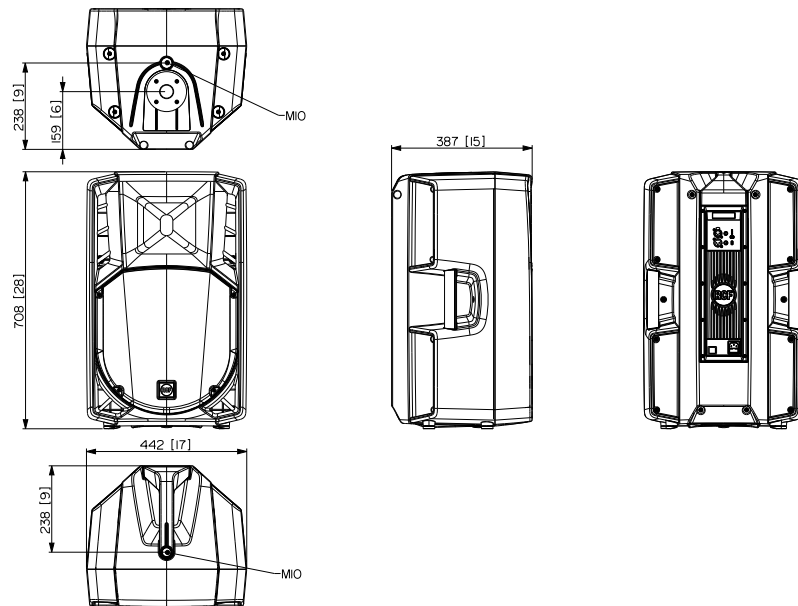

ART 735-A MK5

ACTIVE TWO-WAY SPEAKER

Line Art 2D

TECHNICAL SPECIFICATIONS

Acoustical specifications	Frequency Response	45 Hz ÷ 20000 Hz	
	Max SPL @ 1m	132 dB	
	Horizontal coverage angle	90°	
	Vertical coverage angle	60°	
Transducers	Compression Driver	1 x 1.0" neo, 3.0" v.c	
	Woofer	1 x 15", 3.0" v.c	
Input/Output section	Input signal	bal/unbal	
	Input connectors	XLR, Jack	
	Output connectors	XLR	
	Input sensitivity	-2 dBu/+4 dBu	
	Mic. Input Sensitivity	-32 dBu	
Processor section	Crossover Frequencies	800	
	Protections	Thermal, RMS	
	Limiter	Soft Limiter	
Power section	Controls	Volume, Boost, MIC/Line	
	Total Power	1400 W Peak	
	High frequencies	400 W Peak	
	Low frequencies	1000 W Peak	
Standard compliance	Cooling	Convection	
	Connections	VDE	
	Safety agency	CE compliant	
	Physical specifications	Cabinet/Case Material	PP Composite
		Hardware	2 x M10
		Handles	1 on top, 1 each side
		Pole mount/Cap	Yes
Grille	Steel		
Color	Black