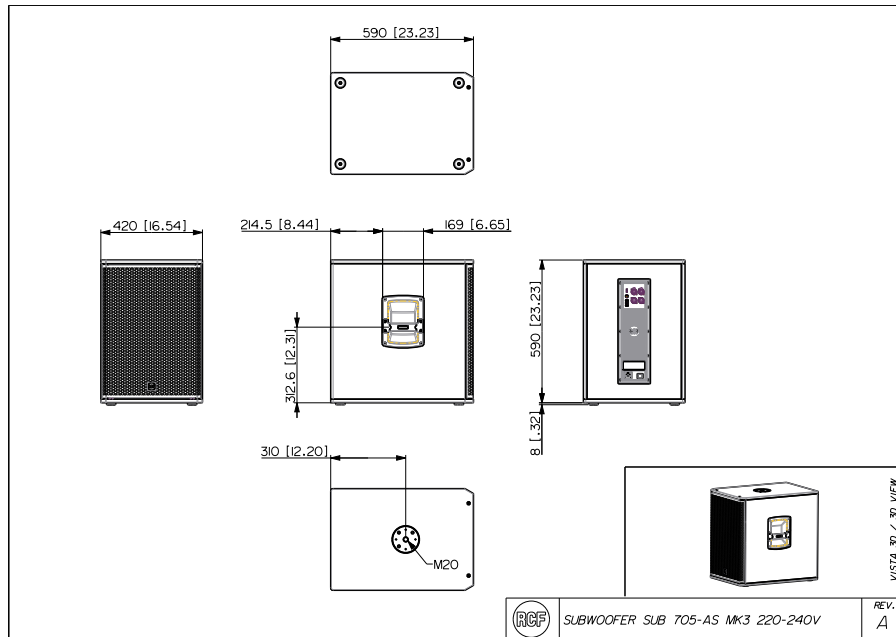

SUB 705-AS MK3

ACTIVE SUBWOOFER

Description

The SUB 705-AS mk3 is a portable 15" high-power active subwoofer for live sound applications. It features a state-of-the-art transducer with a high-power ceramic magnetic circuit and a powerful Class-D amplifier that delivers sound pressure levels up to 131 dB with exceptional headroom. Designed as the ideal complement for 10" or 12" loudspeakers, it provides outstanding performance in any application. Rear panel controls include volume, EQ, polarity, and crossover frequency selection. The rugged all-wood cabinet with scratch-resistant polyurea coating makes it durable, easy to carry and install securely. With its versatility, sound quality, and high power output, the SUB 705-AS MK3 is perfect for small to mid-sized venues and portable applications.

Part Number

13000812	SUB 705-AS MK3	220-240 V	Black	EAN 8024530020484
13000817	SUB 705-AS MK3	100-120 V	Black	EAN 8024530020910

SUB 705-AS MK3

ACTIVE SUBWOOFER

Line Art 2D

RCF SUBWOOFER SUB 705-AS MK3 220-240V REV. 4

TECHNICAL SPECIFICATIONS

Acoustical specifications	Frequency Response	40 Hz ÷ 120 Hz
	Max SPL @ 1m	131 dB
Transducers	Woofer	15", 3.0" v.c
Input/Output section	Input signal	bal/unbal
	Input connectors	XLR
	Output connectors	XLR
	Input sensitivity	-2 dBu/+4 dBu
Processor section	Hi-Pass Frequencies	110 Hz
	Low-Pass Frequencies	80 Hz
	Protections	Thermal, RMS
	Limiter	Soft Limiter
	Controls	Volume, EQ, Phase, Xover
Power section	Total Power	1400 W Peak, 700 W RMS
	Low frequencies	1400 W Peak, 700 W RMS
	Cooling	Convection
	Connections	VDE
Standard compliance	Safety agency	CE compliant
Physical specifications	Handles	One each side
	Pole mount/Cap	Yes
	Color	Black
Size	Height	598 mm / 23.54 inches
	Width	420 mm / 16.54 inches
	Depth	590 mm / 23.23 inches
	Weight	30 kg / 66.14 lbs