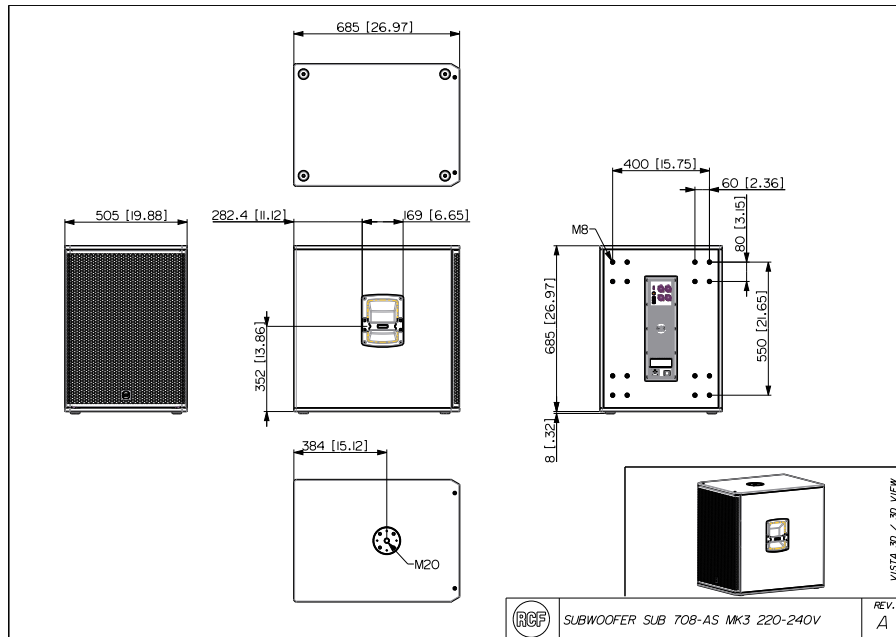

## Part Number

13000809 SUB 708-AS MK3  
13000810 SUB 708-AS MK3

220-240 V  
100-120 V

Black  
Black

EAN 8024530020491  
EAN 8024530021368

## TECHNICAL SPECIFICATIONS

<b>Acoustical specifications</b>	Frequency Response	35 Hz ÷ 120 Hz
	Max SPL @ 1m	133 dB
<b>Transducers</b>	Woofer	1 x 18", 3.0" v.c
<b>Input/Output section</b>	Input signal	bal/unbal
	Input connectors	XLR
	Output connectors	XLR
	Input sensitivity	-2 dBu/+4 dBu
<b>Processor section</b>	Hi-Pass Frequencies	110 Hz
	Low-Pass Frequencies	80 Hz
	Protections	Thermal, RMS
	Limiter	Soft Limiter
	Controls	Volume, EQ, Phase, Xover
<b>Power section</b>	Total Power	1400 W Peak, 700 W RMS
	Low frequencies	1400 W Peak, 700 W RMS
	Cooling	Convection
	Connections	VDE
<b>Standard compliance</b>	Safety agency	CE compliant
<b>Physical specifications</b>	Handles	One each side
	Pole mount/Cap	Yes
	Color	Black
<b>Size</b>	Height	693 mm / 27.28 inches
	Width	505 mm / 19.88 inches
	Depth	685 mm / 26.97 inches
	Weight	40.6 kg / 89.51 lbs
<b>ACCESSORIES</b>		
<b>Protections</b>	CVR 003	13360530    8024530020422
<b>Rigging / Mounting</b>	PM-KIT M20	13360067    8024530014599
<b>Transportation</b>	WH PRO 4X	13360238    8024530018320