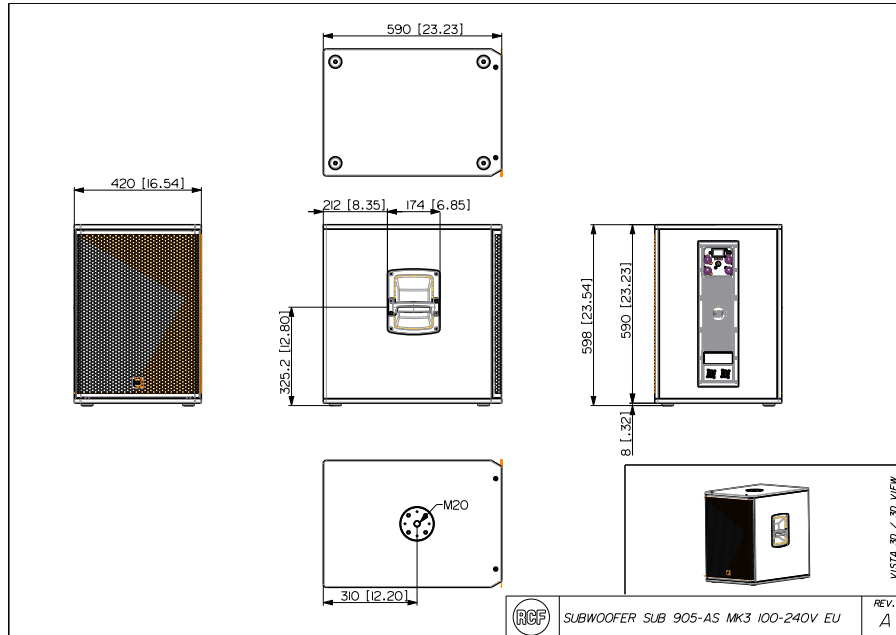

SUB 905-AS MK3

PROFESSIONAL POWERED 15" SUBWOOFER

Description The SUB 905-AS MK3 is a self-powered extended low-frequency subwoofer with internal DSP. Its compact cabinet houses a state-of-the-art 15" transducer featuring ceramic magnets and a 3.0" voice coil. The internal amplifier manages up to 2200W power output,, delivering sound pressure levels up to 133 dB. Proprietary Bass Motion Control processing provides extended linearity and remarkable sound integrity. Rear panel controls include presets, crossover frequency, and polarity selection, cardioid, and output delay settings. The tour-ready, rugged all-wood cabinet with scratch-resistant polyurea coating is stackable and lightweight, ensuring quick set-ups and tear-downs. Built specifically for highly demanding applications, SUB 905-AS MK3 is the perfect workhorse for music professionals.

Part Number	13000846 SUB 905-AS MK3	EU	100-240 V	Black	EAN 8024530021146
	13000847 SUB 905-AS MK3	US	100-240 V	Black	EAN 8024530021351

SUB 905-AS MK3

PROFESSIONAL POWERED 15" SUBWOOFER

Line Art 2D

TECHNICAL SPECIFICATIONS

Acoustical specifications	Frequency Response	40 Hz ÷ 120 Hz
	Max SPL @ 1m	133 dB
Transducers	Woofer	15", 3.0" v.c
Input/Output section	Input connectors	XRL Stereo
	Output connectors	XRL Stereo
	Input sensitivity	-2 dBu/+4 dBu
Processor section	Crossover Frequencies	Selectable
	Protections	Thermal, RMS
	Limiter	Soft Limiter
	Controls	Gain, EQ, phase, xover, delay, cardioid
Power section	Total Power	2200 W Peak, 1100 W RMS
	Low frequencies	2200 W Peak, 1100 W RMS
	Cooling	Convection
	Connections	Powercon IN/OUT
Standard compliance	Safety agency	CE compliant
Physical specifications	Handles	One handle each side
	Pole mount/Cap	Yes
	Color	Black
Size	Height	590 mm / 23.23 inches
	Width	420 mm / 16.54 inches
	Depth	590 mm / 23.23 inches
	Weight	31.3 kg / 69 lbs
	ACCESSORIES	
Protections	CVR 004	13360529 8024530020415
Rigging / Mounting	PM-KIT M20	13360067 8024530014599